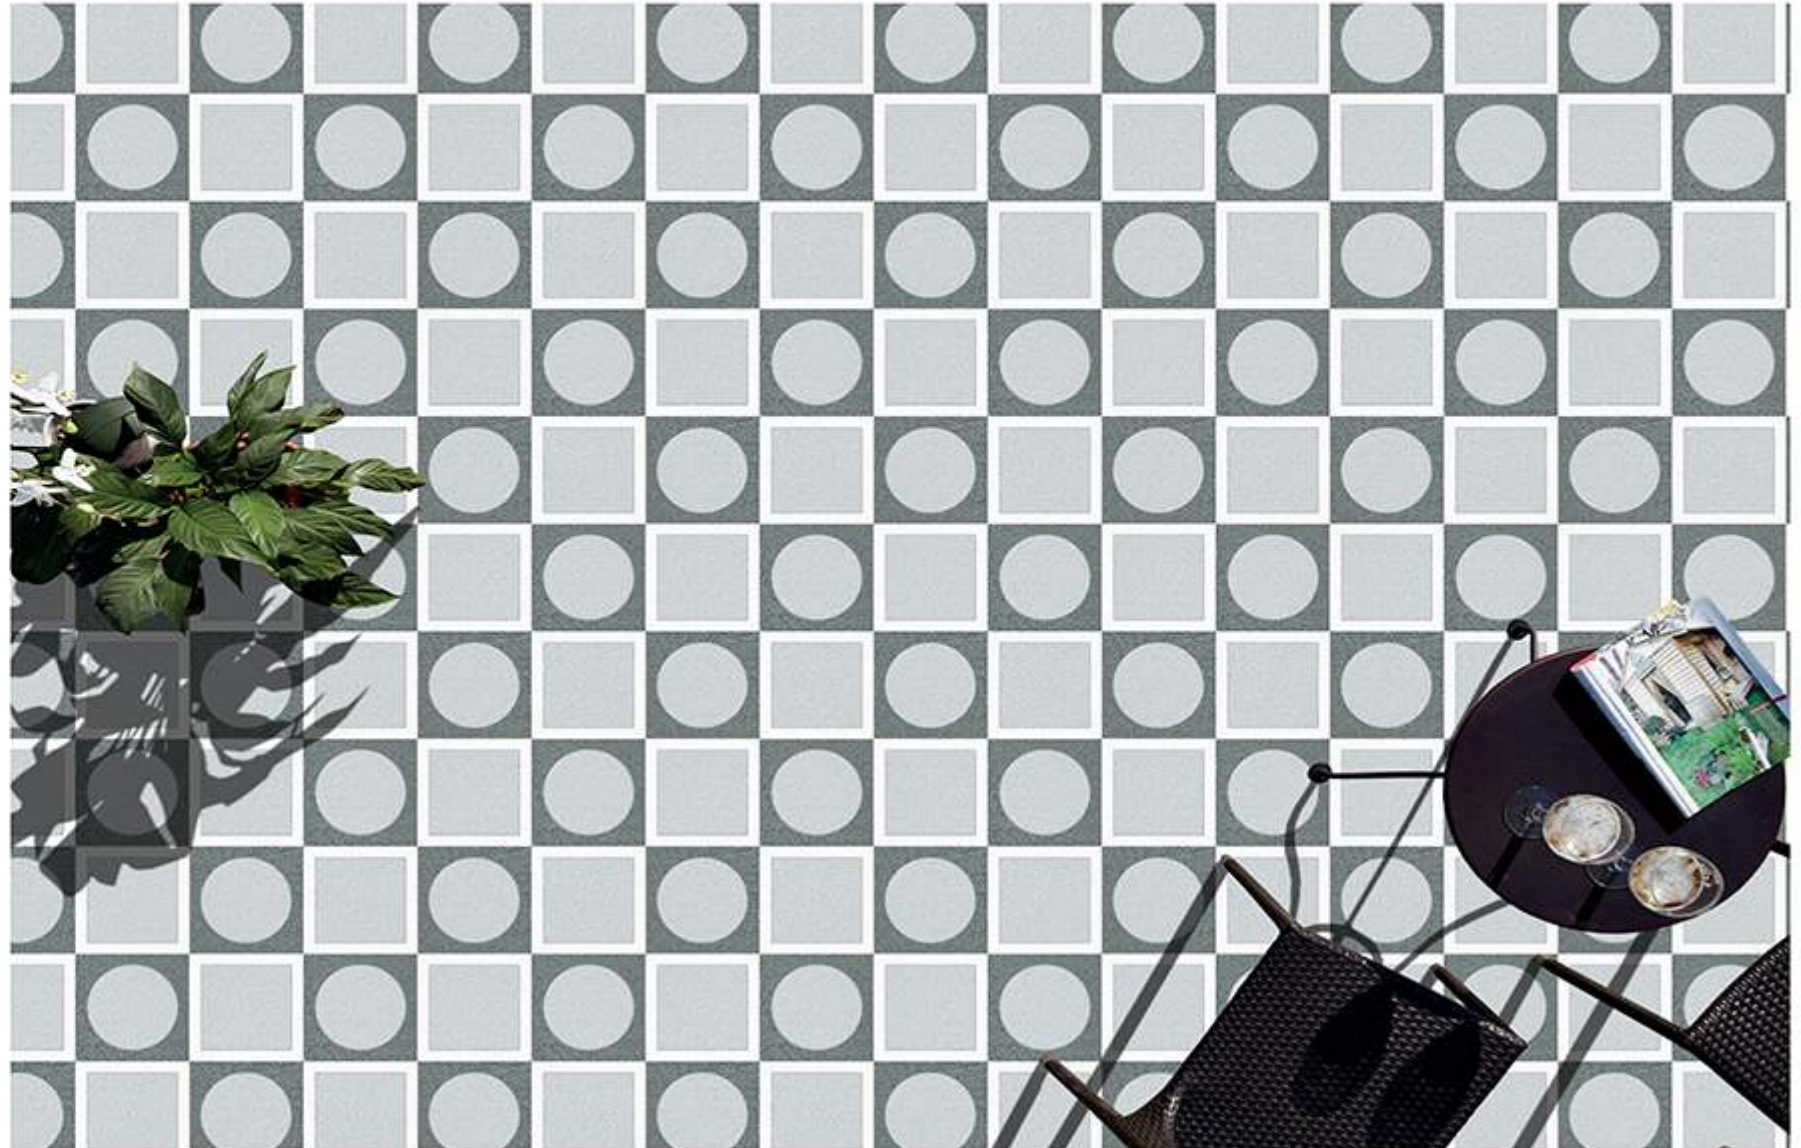

Random
Design

Zero
Maintenance

Eco
Friendly

PL-504

Applicable On
Wall & Floor

HD
Clarity

Random
Design

Zero
Maintenance