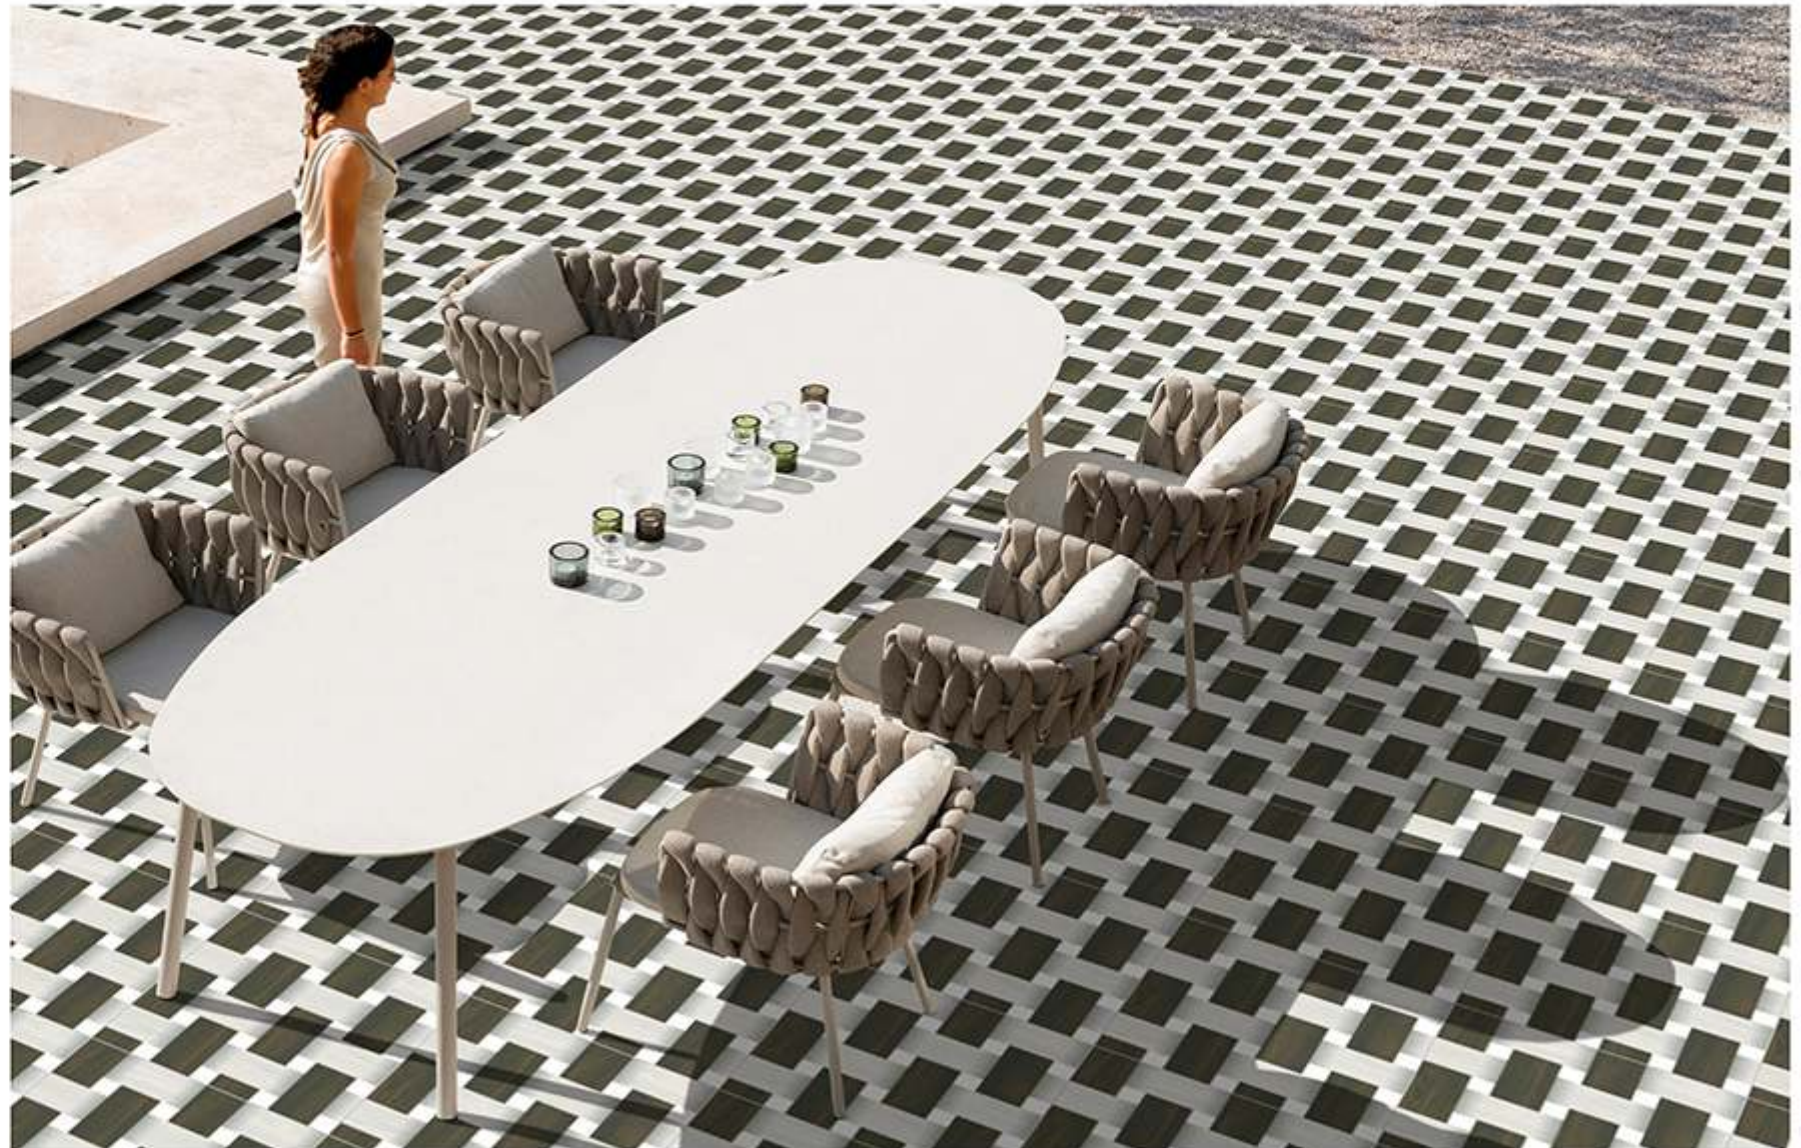

Applicable On
Wall & Floor

HD
Clarity

Random
Design

Zero
Maintenance

Eco
Friendly